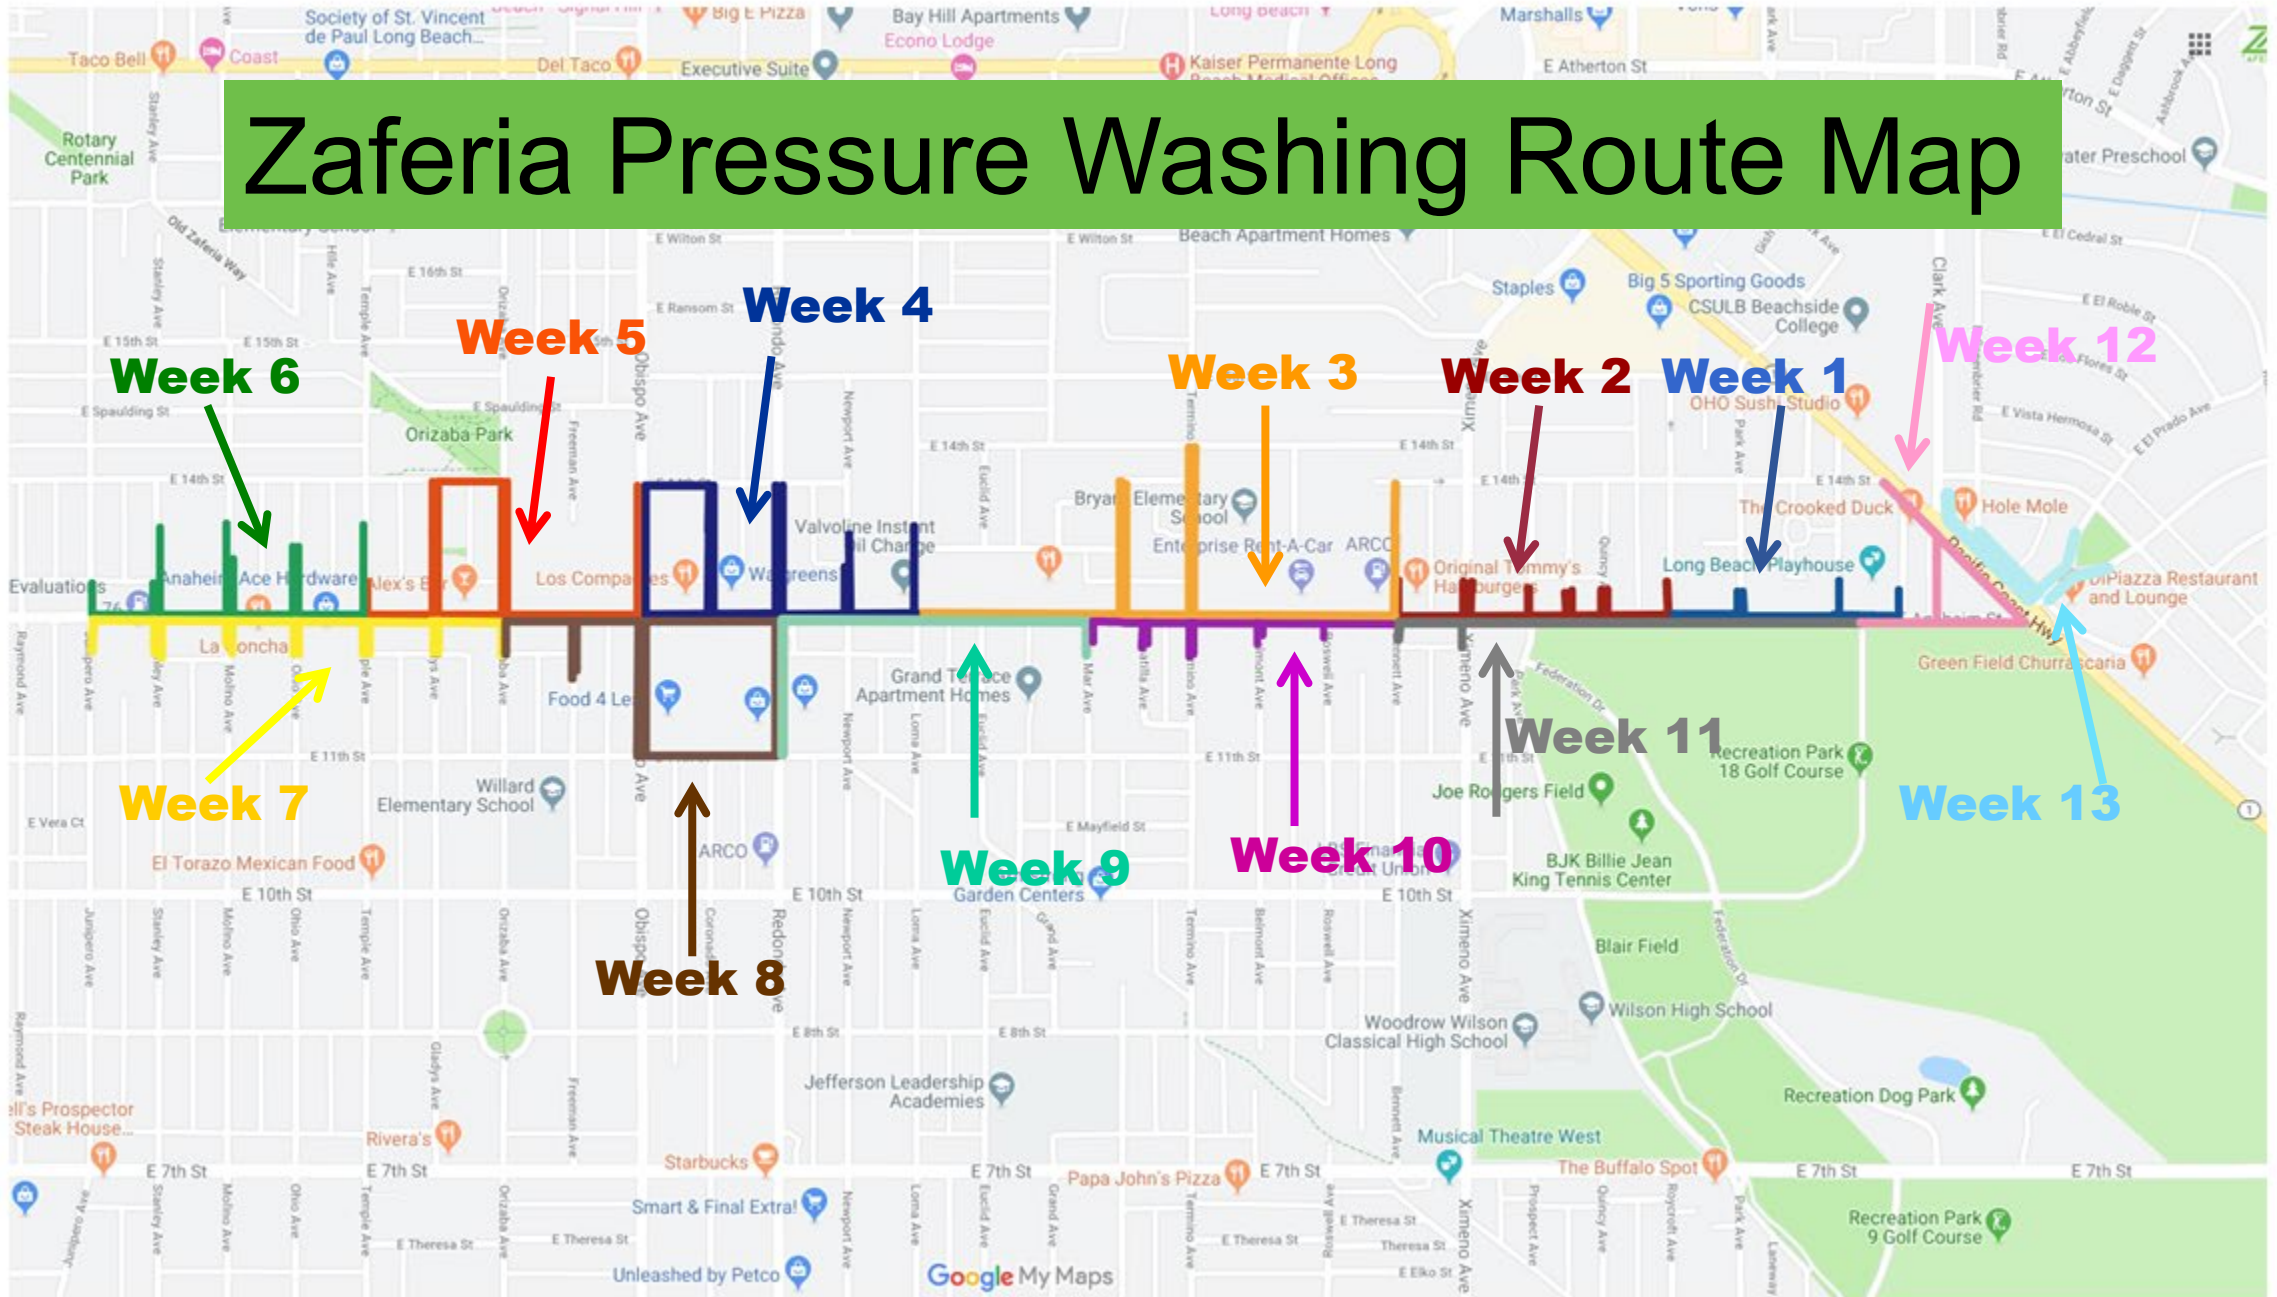

Zaferia Pressure Washing Route Map

Zaferia Pressure Washing Schedule 2020	Side of Street	Starting Location	Ending Location	Week Number	Side Streets
Friday, January 03, 2020	South	Bennett	Deukmejian Dr.	11	Bennett (e), Ximeno (w)
Friday, January 10, 2020	South	Deukmejian Dr	PCH	12	PCH (14th to Anaheim), Clark - PCH to Anaheim (e)
Friday, January 17, 2020	South	Greenbrier Rd	Los Altos Plaza	13	East of PCH
Friday, January 24, 2020	North	PCH	Roycroft	1	Granada (w), Argonne (e), Park (w,e)
Friday, January 31, 2020	North	Roycroft	Bennett	2	Roycroft (w), Quincy (w,e), Lee (w, e), Prospect (w), Ximeno (w, e), Bennett, (e)
Friday, February 07, 2020	North	Bennett	Loma	3	Bennett (w), Termino (w,e), Miramar (w,e)
Friday, February 14, 2020	North	Loma	Obispo	4	Loma (w), Newport (w,e), Redondo (w,e), Coronado (w,e), 14th (s), Obispo (e)
Friday, February 21, 2020	North	Obispo	Temple	5	Obispo (w), Orizaba (w,e) 14th (s), Gladys (w,e), Temple (e)
Friday, February 28, 2020	North	Temple	Junipero	6	Temple (w), Ohio (w,e), Molino (w,e), Stanley (w,e), Junipero (e)
Friday, March 06, 2020	South	Junipero	Orizaba	7	Junipero (e), Stanley (w, e), Molino (w,e), Ohio (w,e), Temple (w,e), Gladys (w,e) Orizaba (w)
Friday, March 13, 2020	South	Orizaba	Redondo	8	Orizaba (e), Freeman (w, e), Obispo (w, e to 11th), 11th (n), Redondo (w to Anaheim)
Friday, March 20, 2020	South	Redondo	Miramar	9	Redondo (e to 11th), Loma (w,e), Euclid (w,e), Miramar (w)
Friday, March 27, 2020	South	Miramar	Bennett	10	Miramar (e), Umatilla (w,e), Termino (w,e), Belmont (w,e), Roswell (w)
Friday, April 03, 2020	South	Bennett	Deukmejian Dr.	11	Bennett (e), Ximeno (w)
Friday, April 10, 2020	South	Deukmejian Dr	PCH	12	PCH (14th to Anaheim), Clark - PCH to Anaheim (e)
Friday, April 17, 2020	South	Greenbrier Rd	Los Altos Plaza	13	East of PCH
Friday, April 24, 2020	North	PCH	Roycroft	1	Granada (w), Argonne (e), Park (w,e)
Friday, May 01, 2020	North	Roycroft	Bennett	2	Roycroft (w), Quincy (w,e), Lee (w, e), Prospect (w), Ximeno (w, e), Bennett, (e)
Friday, May 08, 2020	North	Bennett	Loma	3	Bennett (w), Termino (w,e), Miramar (w,e)
Friday, May 15, 2020	North	Loma	Obispo	4	Loma (w), Newport (w,e), Redondo (w,e), Coronado (w,e), 14th (s), Obispo (e)
Friday, May 22, 2020	North	Obispo	Temple	5	Obispo (w), Orizaba (w,e) 14th (s), Gladys (w,e), Temple (e)
Friday, May 29, 2020	North	Temple	Junipero	6	Temple (w), Ohio (w,e), Molino (w,e), Stanley (w,e), Junipero (e)
Friday, June 05, 2020	South	Junipero	Orizaba	7	Junipero (e), Stanley (w, e), Molino (w,e), Ohio (w,e), Temple (w,e), Gladys (w,e) Orizaba (w)
Friday, June 12, 2020	South	Orizaba	Redondo	8	Orizaba (e), Freeman (w, e), Obispo (w, e to 11th), 11th (n), Redondo (w to Anaheim)
Friday, June 19, 2020	South	Redondo	Miramar	9	Redondo (e to 11th), Loma (w,e), Euclid (w,e), Miramar (w)
Friday, June 26, 2020	South	Miramar	Bennett	10	Miramar (e), Umatilla (w,e), Termino (w,e), Belmont (w,e), Roswell (w)
Friday, July 03, 2020	South	Bennett	Deukmejian Dr.	11	Bennett (e), Ximeno (w)
Friday, July 10, 2020	South	Deukmejian Dr	PCH	12	PCH (14th to Anaheim), Clark - PCH to Anaheim (e)
Friday, July 17, 2020	South	Greenbrier Rd	Los Altos Plaza	13	East of PCH
Friday, July 24, 2020	North	PCH	Roycroft	1	Granada (w), Argonne (e), Park (w,e)
Friday, July 31, 2020	North	Roycroft	Bennett	2	Roycroft (w), Quincy (w,e), Lee (w, e), Prospect (w), Ximeno (w, e), Bennett, (e)
Friday, August 07, 2020	North	Bennett	Loma	3	Bennett (w), Termino (w,e), Miramar (w,e)
Friday, August 14, 2020	North	Loma	Obispo	4	Loma (w), Newport (w,e), Redondo (w,e), Coronado (w,e), 14th (s), Obispo (e)
Friday, August 21, 2020	North	Obispo	Temple	5	Obispo (w), Orizaba (w,e) 14th (s), Gladys (w,e), Temple (e)
Friday, August 28, 2020	North	Temple	Junipero	6	Temple (w), Ohio (w,e), Molino (w,e), Stanley (w,e), Junipero (e)
Friday, September 04, 2020	South	Junipero	Orizaba	7	Junipero (e), Stanley (w, e), Molino (w,e), Ohio (w,e), Temple (w,e), Gladys (w,e) Orizaba (w)
Friday, September 11, 2020	South	Orizaba	Redondo	8	Orizaba (e), Freeman (w, e), Obispo (w, e to 11th), 11th (n), Redondo (w to Anaheim)
Friday, September 18, 2020	South	Redondo	Miramar	9	Redondo (e to 11th), Loma (w,e), Euclid (w,e), Miramar (w)
Friday, September 25, 2020	South	Miramar	Bennett	10	Miramar (e), Umatilla (w,e), Termino (w,e), Belmont (w,e), Roswell (w)
Friday, October 02, 2020	South	Bennett	Deukmejian Dr.	11	Bennett (e), Ximeno (w)
Friday, October 09, 2020	South	Deukmejian Dr	PCH	12	PCH (14th to Anaheim), Clark - PCH to Anaheim (e)
Friday, October 16, 2020	South	Greenbrier Rd	Los Altos Plaza	13	East of PCH
Friday, October 23, 2020	North	PCH	Roycroft	1	Granada (w), Argonne (e), Park (w,e)
Friday, October 30, 2020	North	Roycroft	Bennett	2	Roycroft (w), Quincy (w,e), Lee (w, e), Prospect (w), Ximeno (w, e), Bennett, (e)
Friday, November 06, 2020	North	Bennett	Loma	3	Bennett (w), Termino (w,e), Miramar (w,e)
Friday, November 13, 2020	North	Loma	Obispo	4	Loma (w), Newport (w,e), Redondo (w,e), Coronado (w,e), 14th (s), Obispo (e)
Friday, November 20, 2020	North	Obispo	Temple	5	Obispo (w), Orizaba (w,e) 14th (s), Gladys (w,e), Temple (e)
Friday, November 27, 2020	North	Temple	Junipero	6	Temple (w), Ohio (w,e), Molino (w,e), Stanley (w,e), Junipero (e)
Friday, December 04, 2020	South	Junipero	Orizaba	7	Junipero (e), Stanley (w, e), Molino (w,e), Ohio (w,e), Temple (w,e), Gladys (w,e) Orizaba (w)
Friday, December 11, 2020	South	Orizaba	Redondo	8	Orizaba (e), Freeman (w, e), Obispo (w, e to 11th), 11th (n), Redondo (w to Anaheim)
Friday, December 18, 2020	South	Redondo	Miramar	9	Redondo (e to 11th), Loma (w,e), Euclid (w,e), Miramar (w)
Friday, December 25, 2020	South	Miramar	Bennett	10	Miramar (e), Umatilla (w,e), Termino (w,e), Belmont (w,e), Roswell (w)